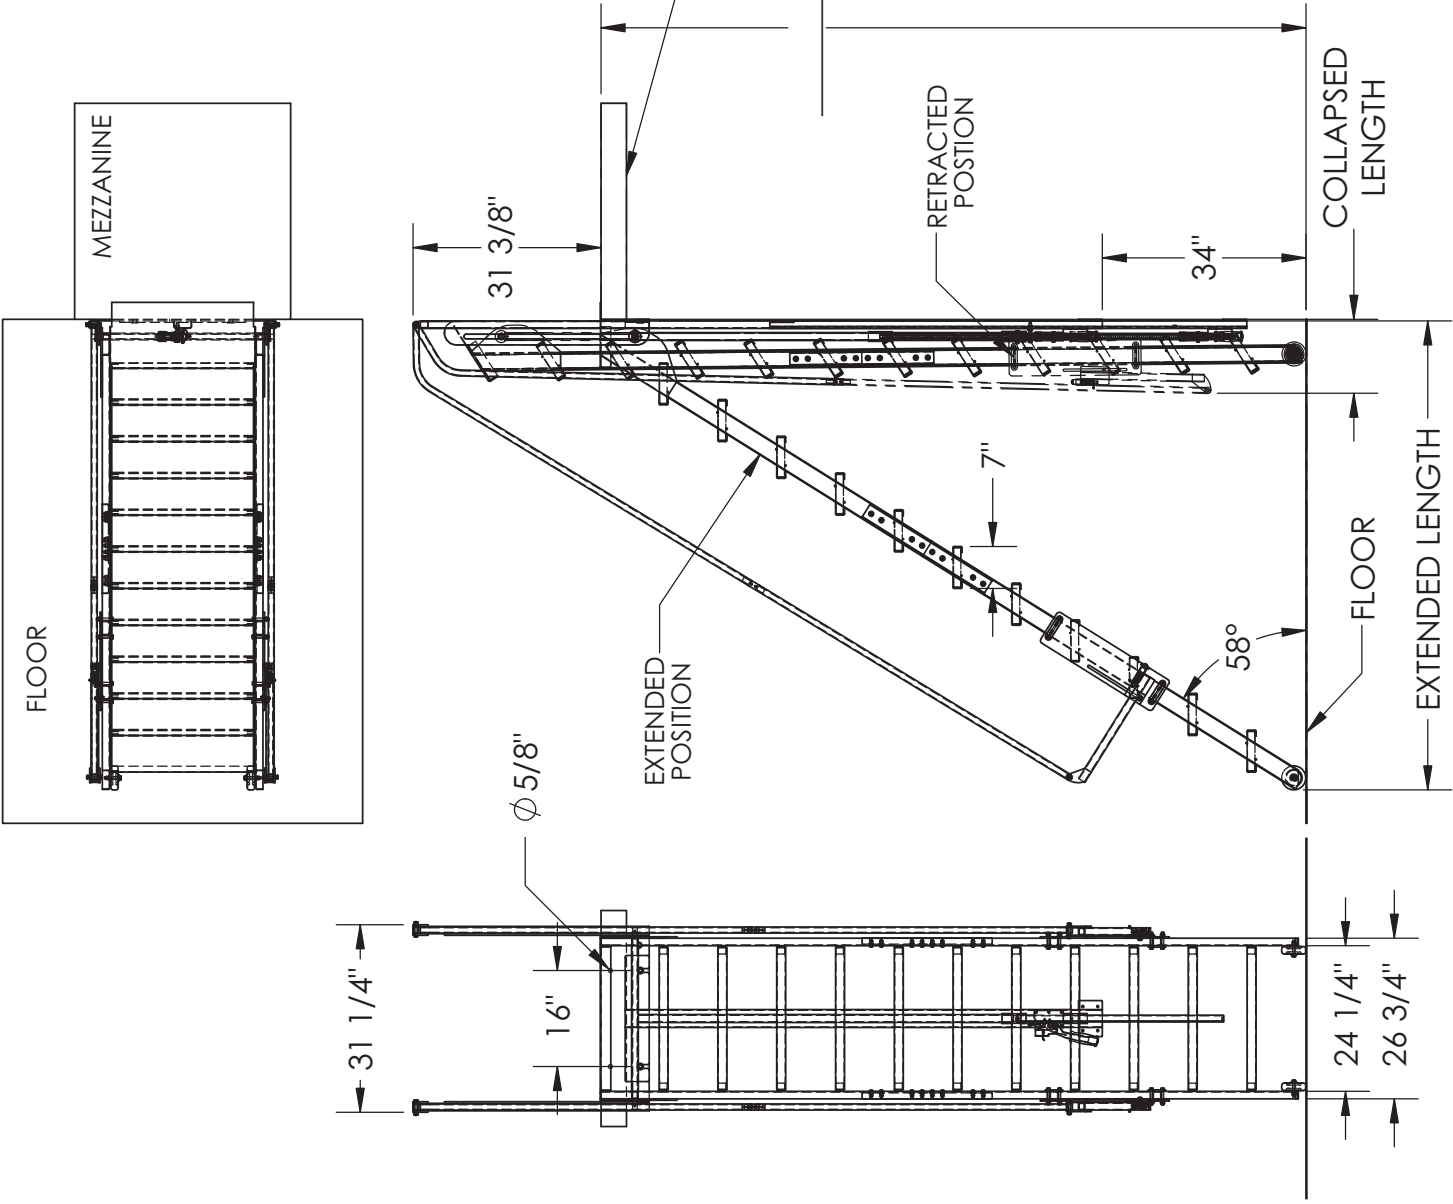

FOLDING MEZZANINE LADDER, LAD-FM-SURVEY

*** ANY ADDITIONS, DELETIONS, OR OMISSIONS MUST BE CORRECTED ON THIS DRAWING AS THIS DRAWING WILL BE CONSIDERED ALL INCLUSIVE ***
ALL GRAPHICS PROVIDED ARE FOR REFERENCE ONLY. IF CERTAIN DIMENSIONS ARE CRITICAL PLEASE VERIFY THOSE DIMENSIONS WITH YOUR SALESPERSON

APPROX WEIGHT: 375.14 lbs.
DOES NOT INCLUDE WEIGHT OF POWER OR PACKAGING!!!

STANDARD FEATURES

- MODEL NUMBER: LAD-FM-SURVEY
- OVERALL WIDTH: 31 1/4"
- USABLE STEP WIDTH: 24 1/4"
- EXTENDED LENGTH: TBD
- COLLAPSED LENGTH: TBD
- HANDRAIL HEIGHT: 31 3/8"
- STEP MATERIAL: SERRATED STEEL
- STEP DEPTH: 7"
- MAX CAPACITY: 350 LBS.
- POWDER COAT FINISH
- MEZZANINE HEIGHT: TBD

SPECIAL FEATURES

NONE

A P P R O V A L

I, THE UNDERSIGNED, AGREE THAT THE PRODUCT AS REPRESENTED SATISFIES DESIGN AND DIMENSION REQUIREMENTS. I ALSO ACKNOWLEDGE MY DUTY TO CONFIRM PRODUCT AND INSTALLATION COMPLIANCE WITH ALL APPLICABLE FEDERAL, STATE AND LOCAL REGULATIONS AND STANDARDS.
ALL SPECIAL UNITS ARE NON-RETURNABLE
☐ As drawn   ☐ As marked

Signed: _____ Date: _____
LEAD TIME WILL START UPON RECEIPT OF SIGNED APPROVAL DRAWING

DISTRIBUTOR'S NAME: _____ P.O.# _____
W.O.# _____
SALES: _____
DRAWN BY: _____ DATE: _____
REFERENCE: _____ SCALE: 1:32
QUOTED LEAD TIME: _____ QUOTE # _____

LAD-FM-SURVEY